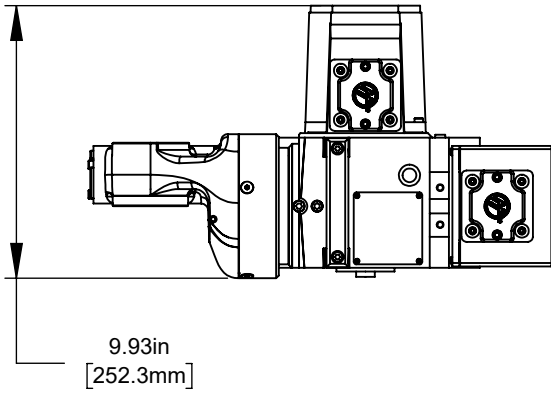

Top View
Platter Rotated 90° to Base

Top View

Front View
Platter Rotated 90° to Base

Front View

6X \varnothing .14in [3.5mm] ∇ .22in [5.6mm]
8-32 UNC - 2B ∇ .13in [3.2mm]

\varnothing 1.50in [38.1mm]
Bolt Hole Circle

DETAIL A
SCALE 2 : 7

Bottom View