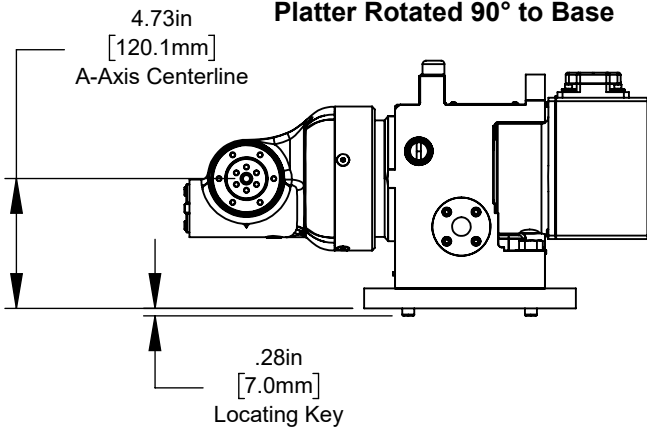

Top View
Platter Rotated 90° to Base

Top View

Front View
Platter Rotated 90° to Base

Front View

6X \varnothing .14in [3.5mm] ∇ .22in [5.6mm]
8-32 UNC - 2B ∇ .13in [3.2mm]

\varnothing 1.50in [38.1mm]
Bolt Hole Circle

DETAIL A
SCALE 2 : 7

Bottom View