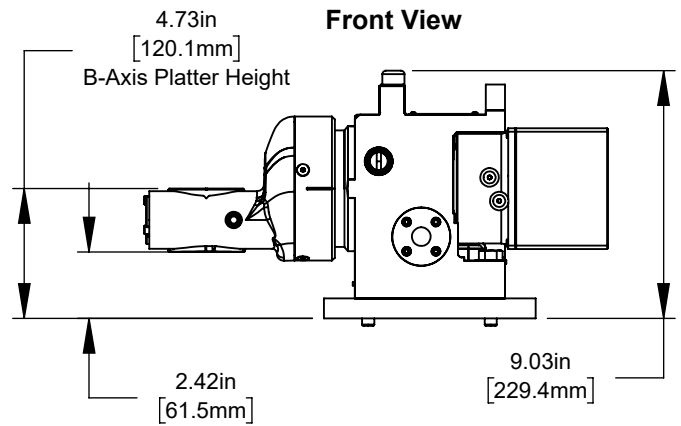

Top View
Platter Rotated 90° to Base

Top View

Front View
Platter Rotated 90° to Base

Front View

6X \varnothing .14in [3.5mm] ∇ .22in [5.6mm]
8-32 UNC - 2B ∇ .13in [3.2mm]

\varnothing 1.50in [38.1mm]
Bolt Hole Circle

DETAIL A
SCALE 2 : 7

Bottom View