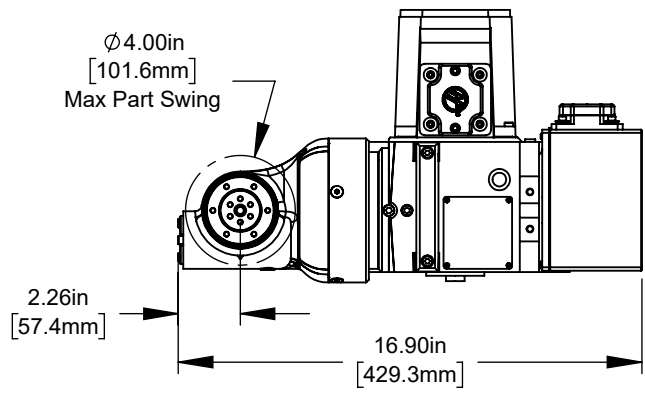

Top View
Platter Rotated 90° to Base

Top View

Front View
Platter Rotated 90° to Base

Front View

6X \varnothing .14in [3.5mm] ∇ .22in [5.6mm]
8-32 UNC - 2B ∇ .13in [3.2mm]

\varnothing 1.50in [38.1mm]
Bolt Hole Circle

DETAIL A
SCALE 2 : 7

Bottom View